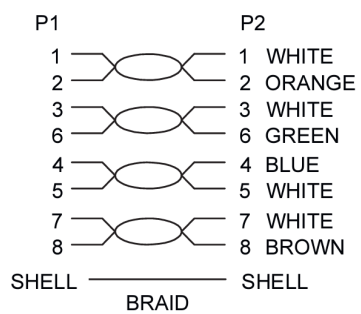

Câble de réseau Cat.6 PREMIUM S/FTP (PiMF) 250Mhz gris 25cm

Numéro d'article B6-GY-002

Longueur 250mm

Description du produit

Câble de réseau Cat.6 PREMIUM S/FTP (PiMF) 250Mhz gris 25cm

Key Features

- Cat.6 network cable | patch cable | ethernet cable
- High Quality
- stranded 27AWG with 250MHz performance
- S/FTP & PiMF
- PiMF: pairs in metal foil to further enhance EMI interference
- 2x RJ45 (8P8C)
- plugs with latch protection
- red coloured RJ45 plug (front) for the quick identification of CAT.6
- full copper wires
- with length indication on both plugs
- 1:1 pin assignment according to EIA/TIA 568B
- molded assemblies with great strain relief properties

Plus d'images

Cat.6

**Cat.6
S/FTP
PIMF
AWG 27**

PINOUT

RJ45

RJ45

Angabe der Kabellänge

Indicator of cable length