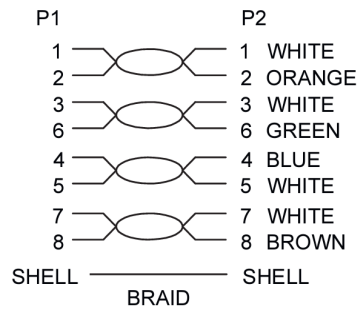

Câble de réseau Cat.6 PREMIUM S/FTP (PiMF) 250Mhz gris 5m

Numéro d'article B6-GY-050

Longueur 5000mm

Description du produit

Câble de réseau Cat.6 PREMIUM S/FTP (PiMF) 250Mhz gris 5m

Key Features

- Cat.6 network cable | patch cable | ethernet cable
- High Quality
- stranded 27AWG with 250MHz performance
- S/FTP & PiMF
- PiMF: pairs in metal foil to further enhance EMI interference
- 2x RJ45 (8P8C)
- plugs with latch protection
- red coloured RJ45 plug (front) for the quick identification of CAT.6
- full copper wires
- with length indication on both plugs
- 1:1 pin assignment according to EIA/TIA 568B
- molded assemblies with great strain relief properties

Plus d'images

Cat.6

Cat.6
S/FTP
PIMF
AWG 27

PINOUT

RJ45

RJ45

Angabe der Kabellänge
Indicator of cable length

ABBILDUNG ÄHNLICH
IMAGE SIMILAR