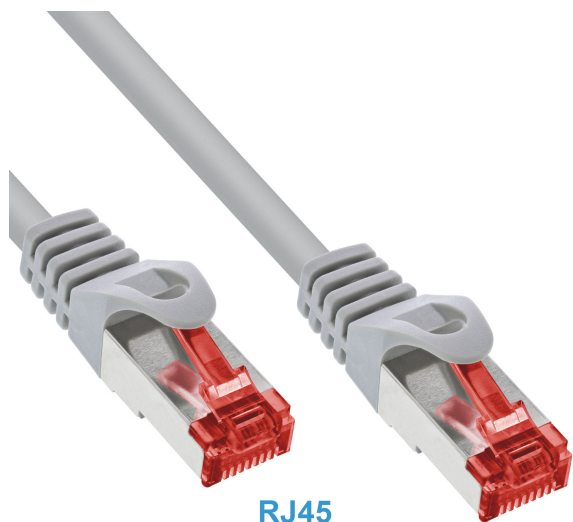

Câble de réseau Cat.6 PREMIUM S/FTP (PiMF) 250Mhz gris 5m

Numéro d'article B6-GY-050

Longueur 5000mm

Description du produit

Câble de réseau Cat.6 PREMIUM S/FTP (PiMF) 250Mhz gris 5m

Key Features

- Cat.6 network cable | patch cable | ethernet cable
- High Quality
- stranded 27AWG with 250MHz performance
- S/FTP & PiMF
- PiMF: pairs in metal foil to further enhance EMI interference
- 2x RJ45 (8P8C)
- plugs with latch protection
- red coloured RJ45 plug (front) for the quick identification of CAT.6
- full copper wires
- with length indication on both plugs
- 1:1 pin assignment according to EIA/TIA 568B
- molded assemblies with great strain relief properties

Plus d'images

Cat.6

Cat.6
S/FTP
PIMF
AWG 27

PINOUT

RJ45

RJ45

Angabe der Kabellänge
Indicator of cable length

ABBILDUNG ÄHNLICH
IMAGE SIMILAR