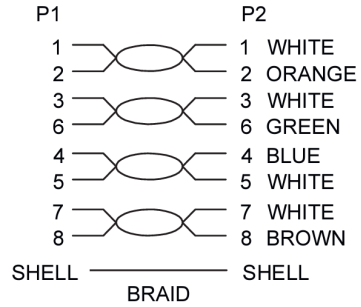

Câble de réseau Cat.6 PREMIUM S/FTP (PiMF) 250Mhz gris 3m

Numéro d'article B6-GY-030

Longueur 3000mm

Description du produit

Câble de réseau Cat.6 PREMIUM S/FTP (PiMF) 250Mhz gris 3m

Key Features

- Cat.6 network cable | patch cable | ethernet cable
- High Quality
- stranded 27AWG with 250MHz performance
- S/FTP & PiMF
- PiMF: pairs in metal foil to further enhance EMI interference
- 2x RJ45 (8P8C)
- plugs with latch protection
- red coloured RJ45 plug (front) for the quick identification of CAT.6
- full copper wires
- with length indication on both plugs
- 1:1 pin assignment according to EIA/TIA 568B
- molded assemblies with great strain relief properties

Plus d'images

Cat.6

Cat.6
S/FTP
PIMF
AWG 27

RJ45

RJ45

PINOUT

Angabe der Kabellänge
Indicator of cable length

ABBILDUNG ÄHNLICH
IMAGE SIMILAR