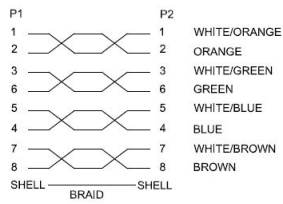

Câble de réseau Cat.6 qualité PREMIUM S/FTP (PiMF) noir 15m

Numéro d'article B6-BK-150

Longueur 15000mm

Description du produit

Câble de réseau Cat.6 qualité PREMIUM S/FTP (PiMF) noir 15m

Key Features

- Cat.6 network cable | patch cable | ethernet cable
- High Quality
- stranded 27AWG with 250MHz performance
- S/FTP & PiMF
- PiMF: pairs in metal foil to further enhance EMI interference
- 2x RJ45 (8P8C)
- plugs with latch protection
- red coloured RJ45 plug (front) for the quick identification of CAT.6
- full copper wires
- with length indication on both plugs
- 1:1 pin assignment according to EIA/TIA 568B
- molded assemblies with great strain relief properties

Plus d'images

S/FTP PiMF AWG27 CU

RJ45

RJ45

Angabe der Kabellänge
Indicator of cable length

ABBILDUNG ÄHNLICH
IMAGE SIMILAR